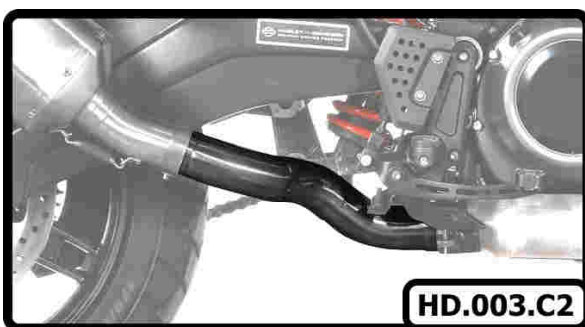

00.73.ACC.085.0

OPTIONAL PARTS

HD.003.C2