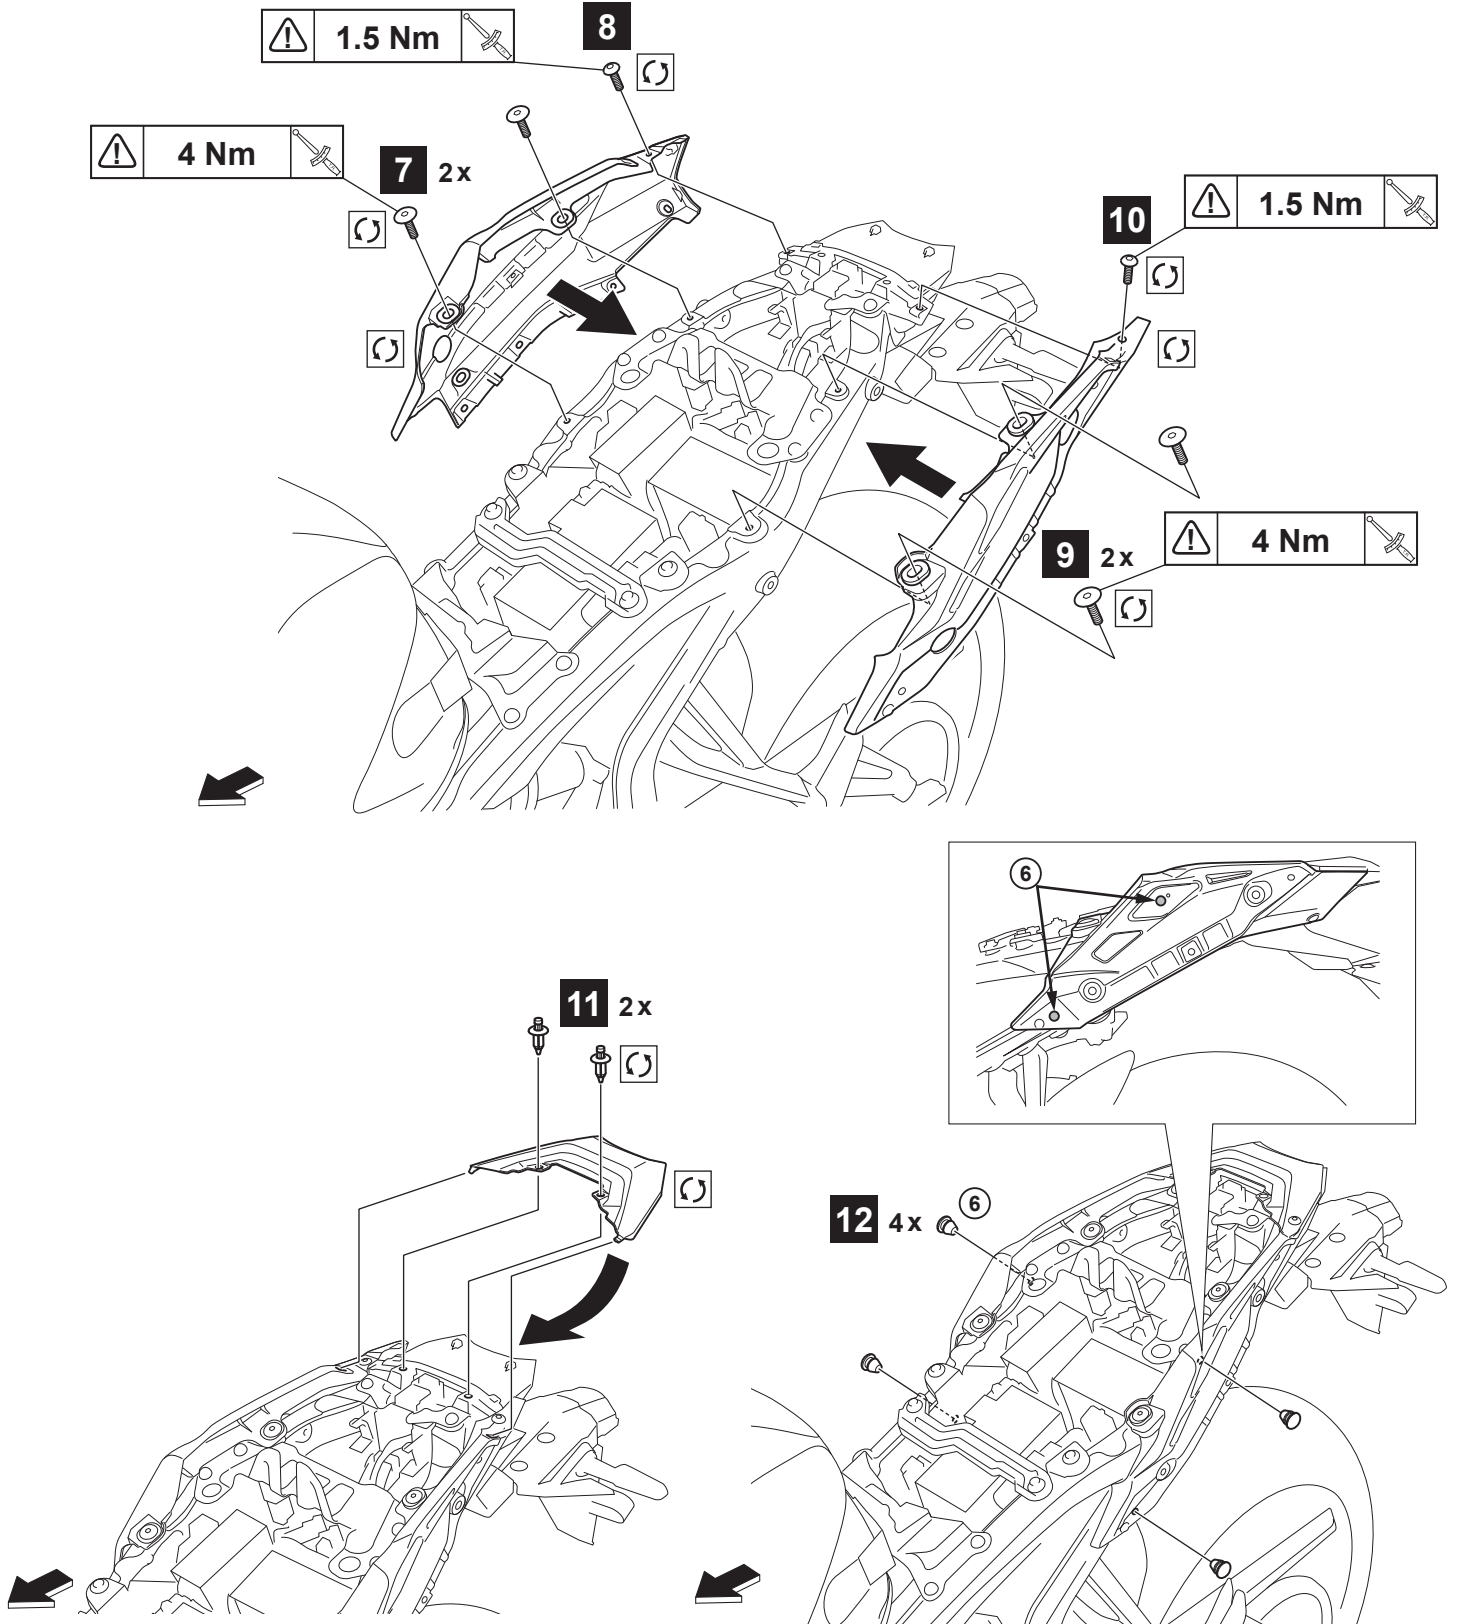

MT-09 Rear Carrier Base Kit