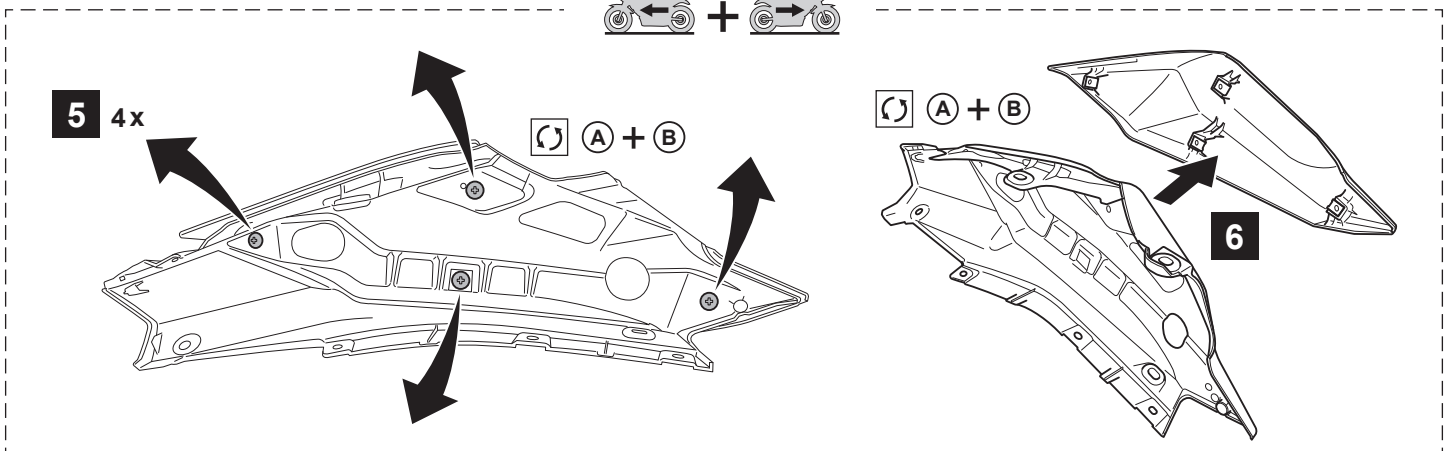

## MT-09 Rear Carrier Base Kit

BME-248D0-\*\*

00:18

Posnr.	QTY		
①	1		
②	4		M8
③	2		M8 X 60mm
④	2		M8 X 40mm
⑤*	2		M8
⑥	4		

Use ⑤ when attaching  
BME-284X0-\*\* Trunk Mount Plate Kit

Easy, suitable for novice with little experience