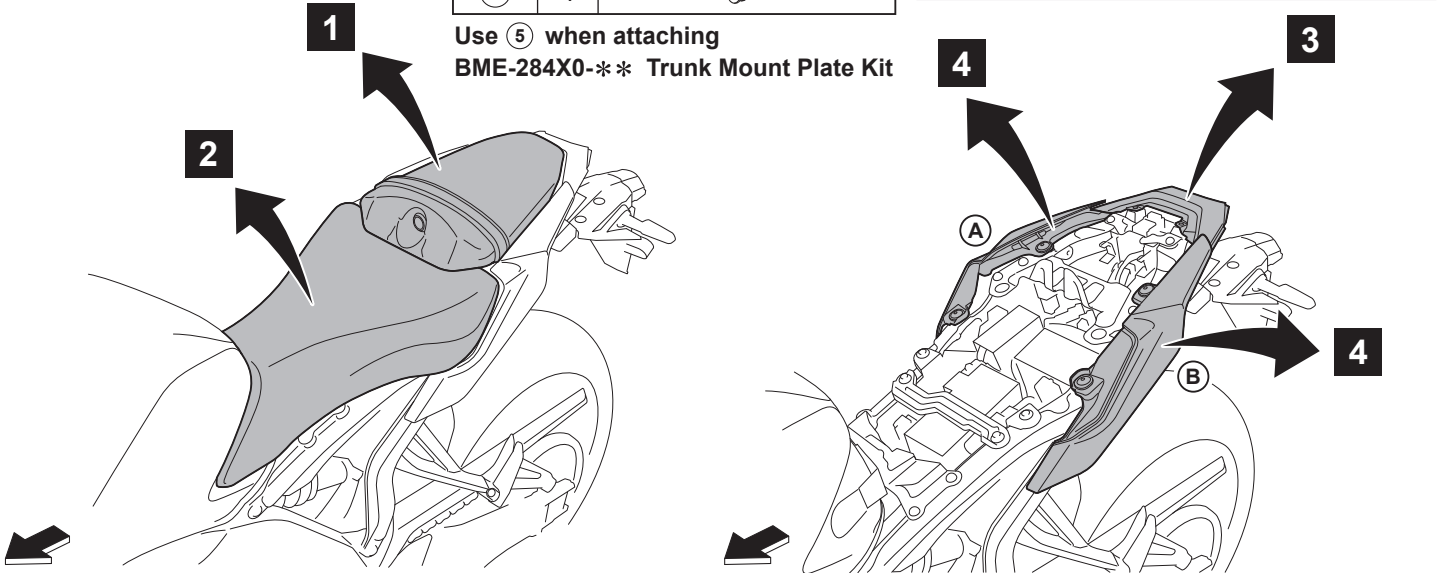

## MT-09 Rear Carrier Base Kit

BME-248D0-\*\*

00:18

Posnr.	QTY		
①	1		
②	4		M8
③	2		M8 X 60mm
④	2		M8 X 40mm
⑤*	2		M8
⑥	4		

Use ⑤ when attaching  
BME-284X0-\*\* Trunk Mount Plate Kit

Easy, suitable for novice with little experience